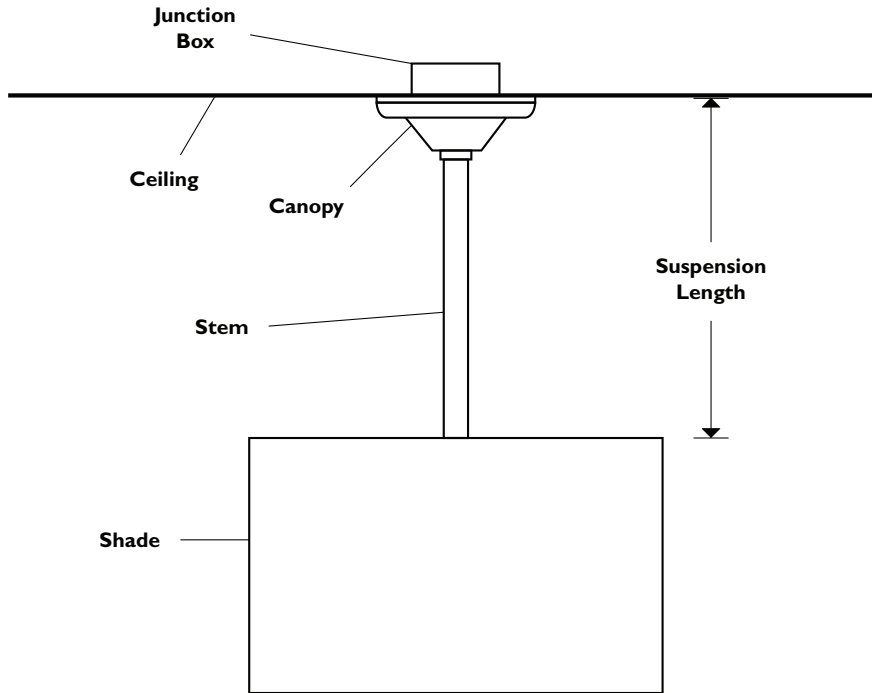

SUSPENSION OPTIONS

Lighting Collection

The overall height, or drop, must be specified when ordering any hanging fixture, pendant or chain. This page outlines how to specify height, and identifies hanging light components.

* Standard chain length is 18".
Custom chain lengths available